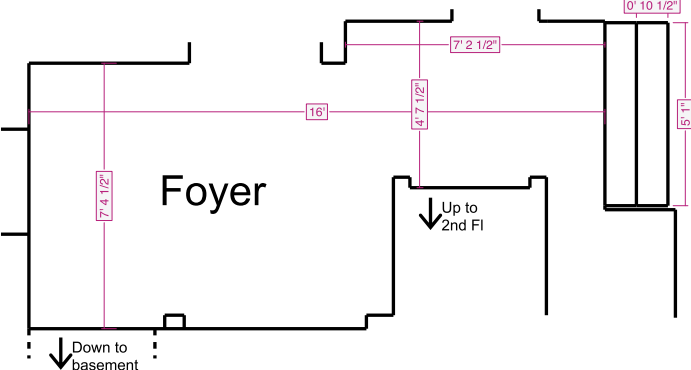

Smith Residence
 123 Main St
 New York, NY 11111

Under construction
 No railings

All risers 7.5"

3/16" - 1'

Floor 1 to Basemen

Floor 1 to Floor 2

Floor 2 to Floor 3

1

2

3

4

5

6

7

8

9