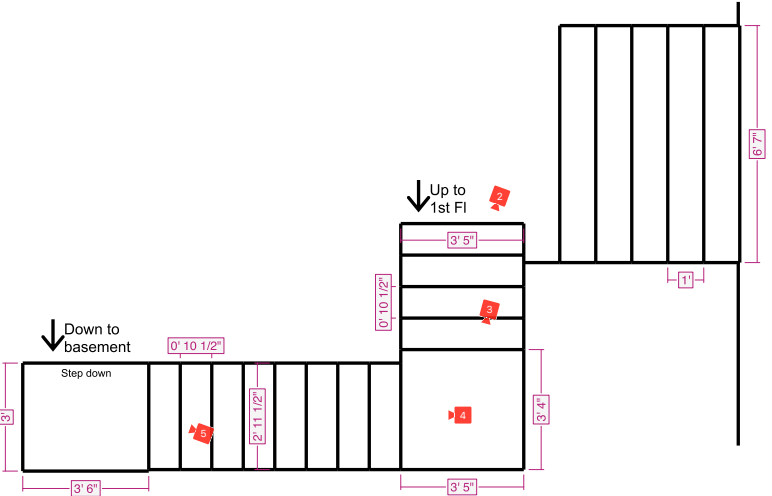

Smith Residence
 123 Main St
 New York, NY 11111

Under construction
 No railings

All risers 7.5"

3/16" - 1'

Floor 1 to Basemen

Floor 1 to Floor 2

Floor 2 to Floor 3

1

2

3

4

5

6

7

8

9

10

11

12