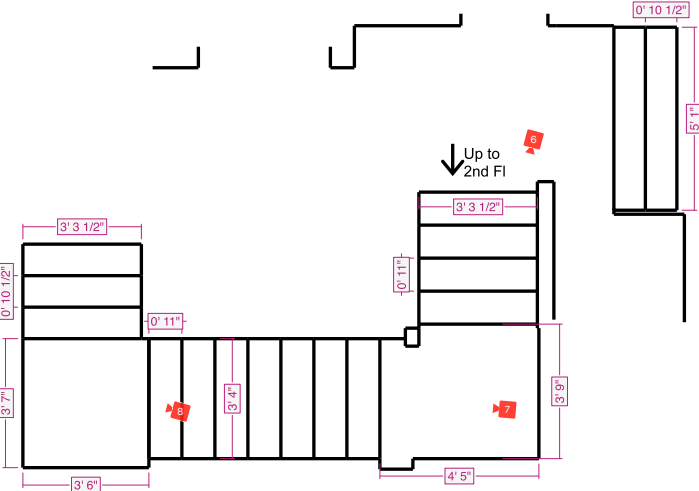

Smith Residence
 123 Main St
 New York, NY 11111

Under construction
 No railings

All risers 7.5"

3/16" - 1'

Floor 1 to Basemen

Floor 1 to Floor 2

Floor 2 to Floor 3

1

2

3

4

5

6

7

8

9

10

11

12