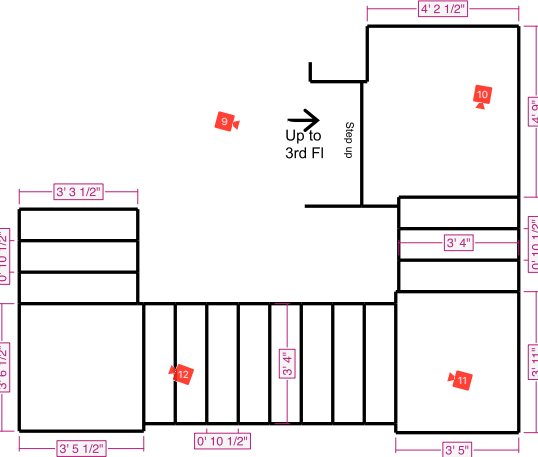

Smith Residence
 123 Main St
 New York, NY 11111

Under construction
 No railings

All risers 7.5"

3/16" - 1'

Floor 1 to Basemen

Floor 1 to Floor 2

Floor 2 to Floor 3

1

2

3

4

5

6

7

8

9

10

11

12